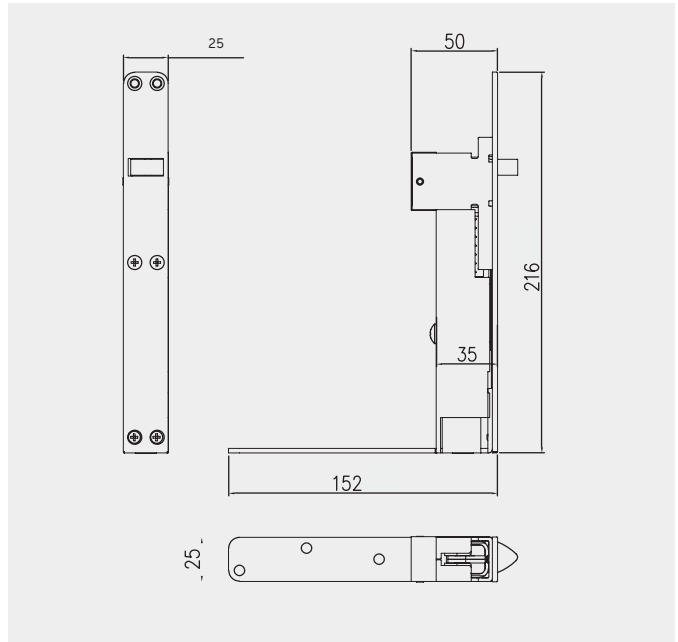

AF667

Features

The dormakaba Auto Flush Bolt is developed to be used in a double door application. Designed to fit the inactive leaf, the auto flush bolt has an auxiliary latch that when activated by the closure of the active leaf throws a solid stainless steel bolt into a floor and/or head mounted strike plate. Upon opening of the active leaf the bolts will automatically retract and allow the operation of the inactive leaf.

Most commonly used on fire and smoke door applications (AF667 model).

Finish: SSS