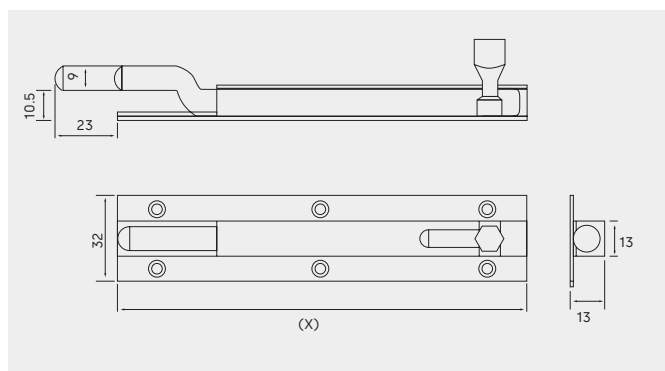

Bolt housing contains a ball bearing for positive and smooth movement with a 25mm throw.

Available lengths:

- 2750 - 150mm
- 2750 - 200mm
- 2750 - 300mm
- 2750 - 600mm

Finish: SNP

2751

Necked Barrel Bolt

Surface mounted necked barrel bolt supplied with floor plate keeper.

Features:

Bolt housing contains a ball bearing for positive and smooth movement with a 23mm throw.

Available lengths:

- 2751 - 150mm
- 2751 - 300mm

Finish: SNP

2752

Long Throw Barrel Bolt

Surface mounted barrel bolt supplied with frame keeper and floor plate.