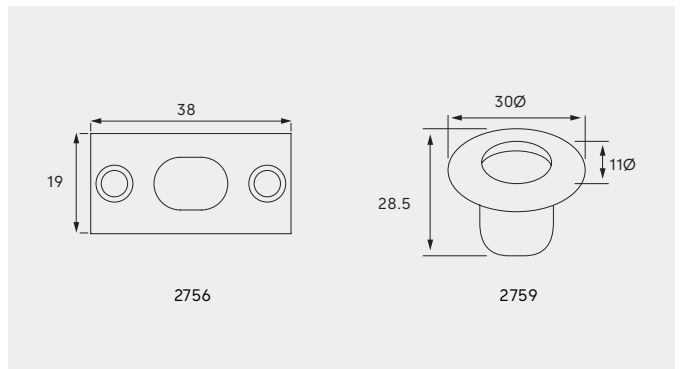

Accessories

Optional accessories

2756 Floor plate

2759 Top hat ferrule*

Finish: SNP* | SSS