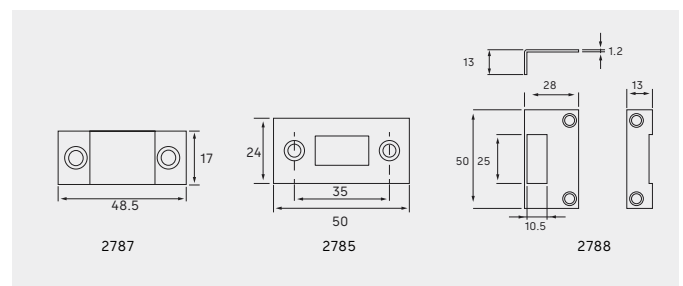

Offset Option

Surface mounted panic bolt (skeleton) with visible fixing and 20mm offset

Available Offset Lengths (x)

2790 - OS - 600mm

Finish: SNP

Panic Bolt Accessories

Floor mounted

2785 Standard Floor Plate

2787 Frame Keeper*

2788 Angle Top Plate

Finish: SNP* | SSS

Flush Bolt

2901

Flush Bolt

Flush bolt for edge mounting or face mounting on double doors

Features

Slim flush bolt enabling installation to doors of 32mm thickness. Extended shoe with break off and includes standard keeper plate. Bolt throw is 25mm.

Available Lengths (x)

- 150mm
- 300mm
- 450mm
- 600mm