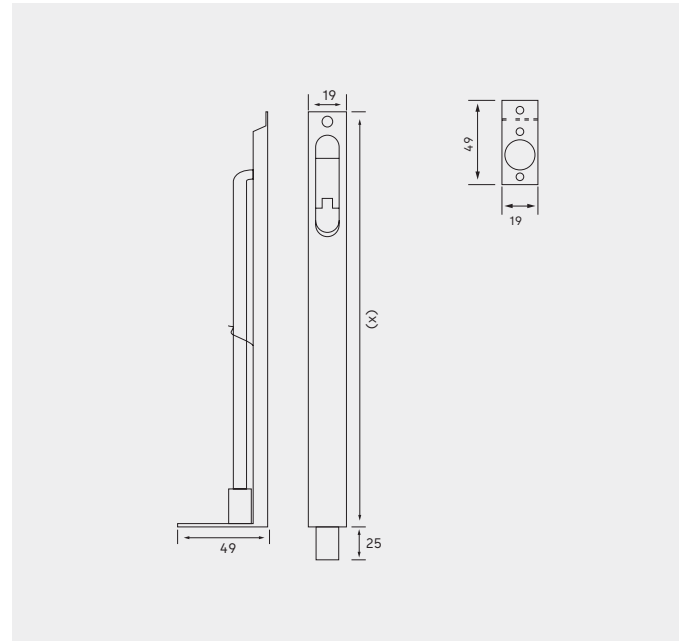

Flush Bolt

2901

Flush Bolt

Flush bolt for edge mounting or face mounting on double doors

Features

Slim flush bolt enabling installation to doors of 32mm thickness. Extended shoe with break off and includes standard keeper plate. Bolt throw is 25mm.

Available Lengths (x)

- 150mm
- 300mm
- 450mm
- 600mm

Finish: SNP