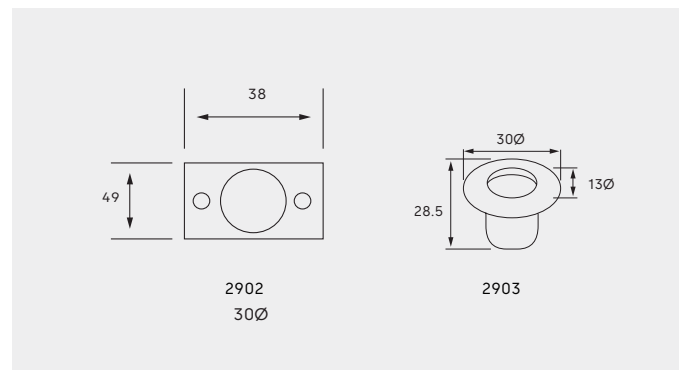

Flush Bolt Accessories

Optional accessories

- 2902 Standard keeper plate
- 2903 Top hat ferrule*

Finish: SNP* | SSS