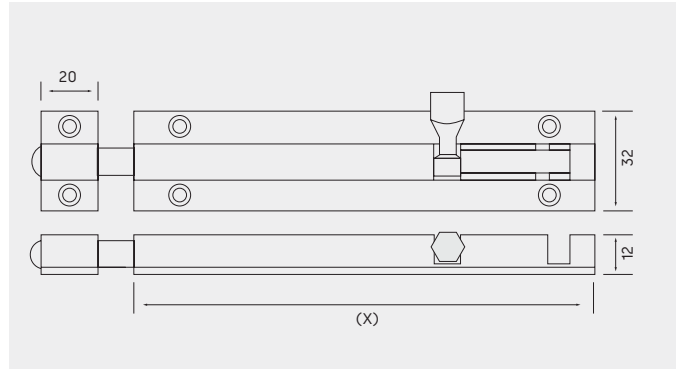

Bolt housing contains a ball bearing for positive and smooth movement with a 25mm throw.

Available lengths:

- 2750 - 150mm
- 2750 - 200mm
- 2750 - 300mm
- 2750 - 600mm

Finish: SNP

2751

Necked Barrel Bolt

Surface mounted necked barrel bolt supplied with floor plate keeper.

Features:

Bolt housing contains a ball bearing for positive and smooth movement with a 23mm throw.

Available lengths:

- 2751 - 150mm
- 2751 - 300mm

Finish: SNP

2752

Long Throw Barrel Bolt

Surface mounted barrel bolt supplied with frame keeper and floor plate.

Features:

Barrel bolt with long throw of 40mm. Bolt housing contains a ball bearing for positive and smooth movement

Available lengths:

2752 - 150mm

Finish: SNP

Accessories

Optional accessories

2756 Floor plate