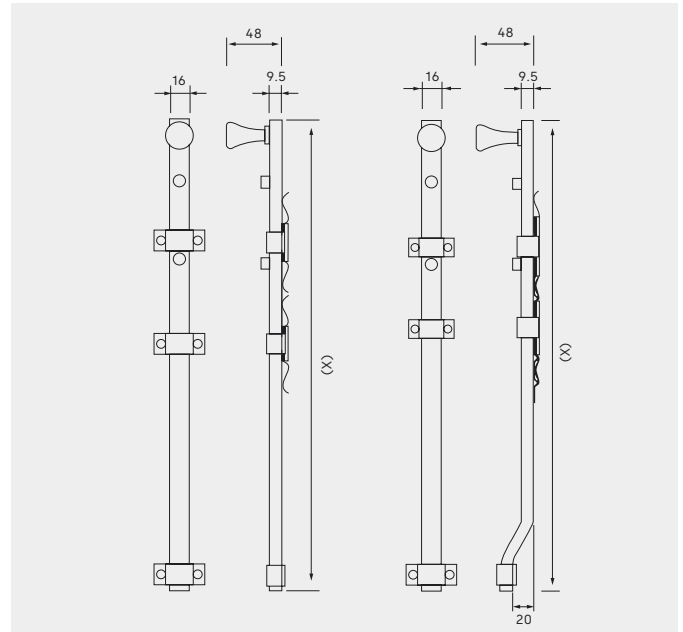

Application

For use on the inactive leaf of double doors where a more robust and stronger bolt is required.

Features

Standard throw of 50mm.

Available Lengths (x)

2790 - 300mm

2790 - 450mm

2790 - 600mm

Offset Option

Surface mounted panic bolt (skeleton) with visible fixing and 20mm offset

Available Offset Lengths (x)

2790 - OS - 600mm

Finish: SNP

Panic Bolt Accessories

Floor mounted

2785 Standard Floor Plate

2787 Frame Keeper*

2788 Angle Top Plate

Finish: SNP* | SSS

Flush Bolt

2901

Flush Bolt

Flush bolt for edge mounting or face mounting on double doors

Features

Slim flush bolt enabling installation to doors of 32mm thickness. Extended shoe with break off and includes standard keeper plate. Bolt throw is 25mm.

Available Lengths (x)

- 150mm
- 300mm
- 450mm
- 600mm