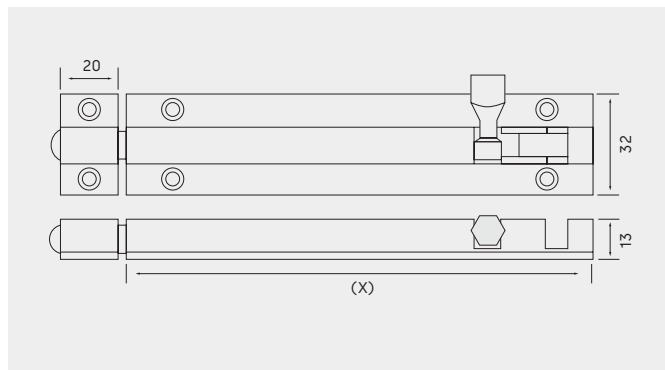

Bolt housing contains a ball bearing for positive and smooth movement with a 25mm throw.

Available lengths:

- 2750 - 150mm
- 2750 - 200mm
- 2750 - 300mm
- 2750 - 600mm

Finish: SNP

2751

Necked Barrel Bolt

Surface mounted necked barrel bolt supplied with floor plate keeper.

Features:

Bolt housing contains a ball bearing for positive and smooth movement with a 23mm throw.

Available lengths:

- 2751 - 150mm
- 2751 - 300mm

Finish: SNP

2752

Long Throw Barrel Bolt

Surface mounted barrel bolt supplied with frame keeper and floor plate.