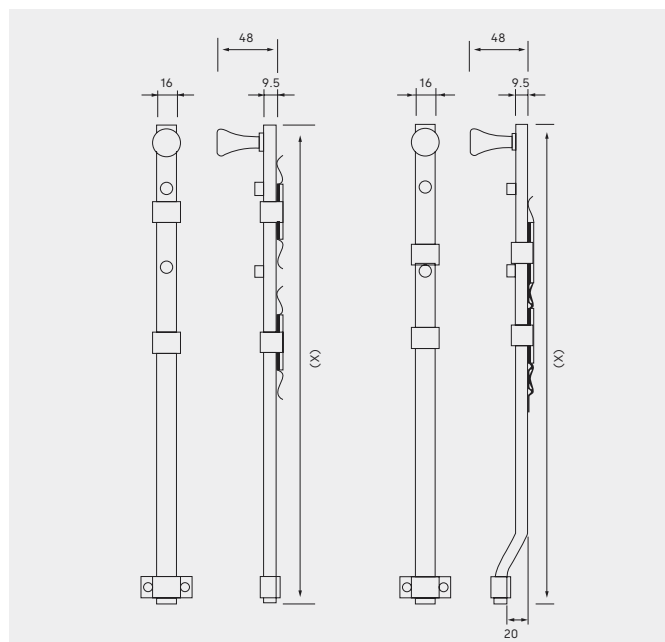

Features:

Bolt housing contains a ball bearing for positive and smooth movement with a 23mm throw.

Available lengths:

- 2751 - 150mm
- 2751 - 300mm

Finish: SNP

2752

Long Throw Barrel Bolt

Surface mounted barrel bolt supplied with frame keeper and floor plate.

Features:

Barrel bolt with long throw of 40mm. Bolt housing contains a ball bearing for positive and smooth movement

Available lengths:

2752 - 150mm

Finish: SNP

Accessories

Optional accessories

2756 Floor plate

Features

Concealed panic bolts offer greater aesthetics and are highly suitable for doors with lesser stile widths. Standard throw is 50mm.

Available Lengths (x)

2780 - 300mm

2780 - 450mm

2780 - 600mm

Offset Option

Surface mounted panic bolt (skeleton) with concealed fixing and 20mm offset

Available Offset Lengths (x)

2780 - OS - 600mm

Finish: SNP

2790

Panic Bolt

Surface mounted panic bolt (skeleton) with visible fixing, frame keeper and floor plate.